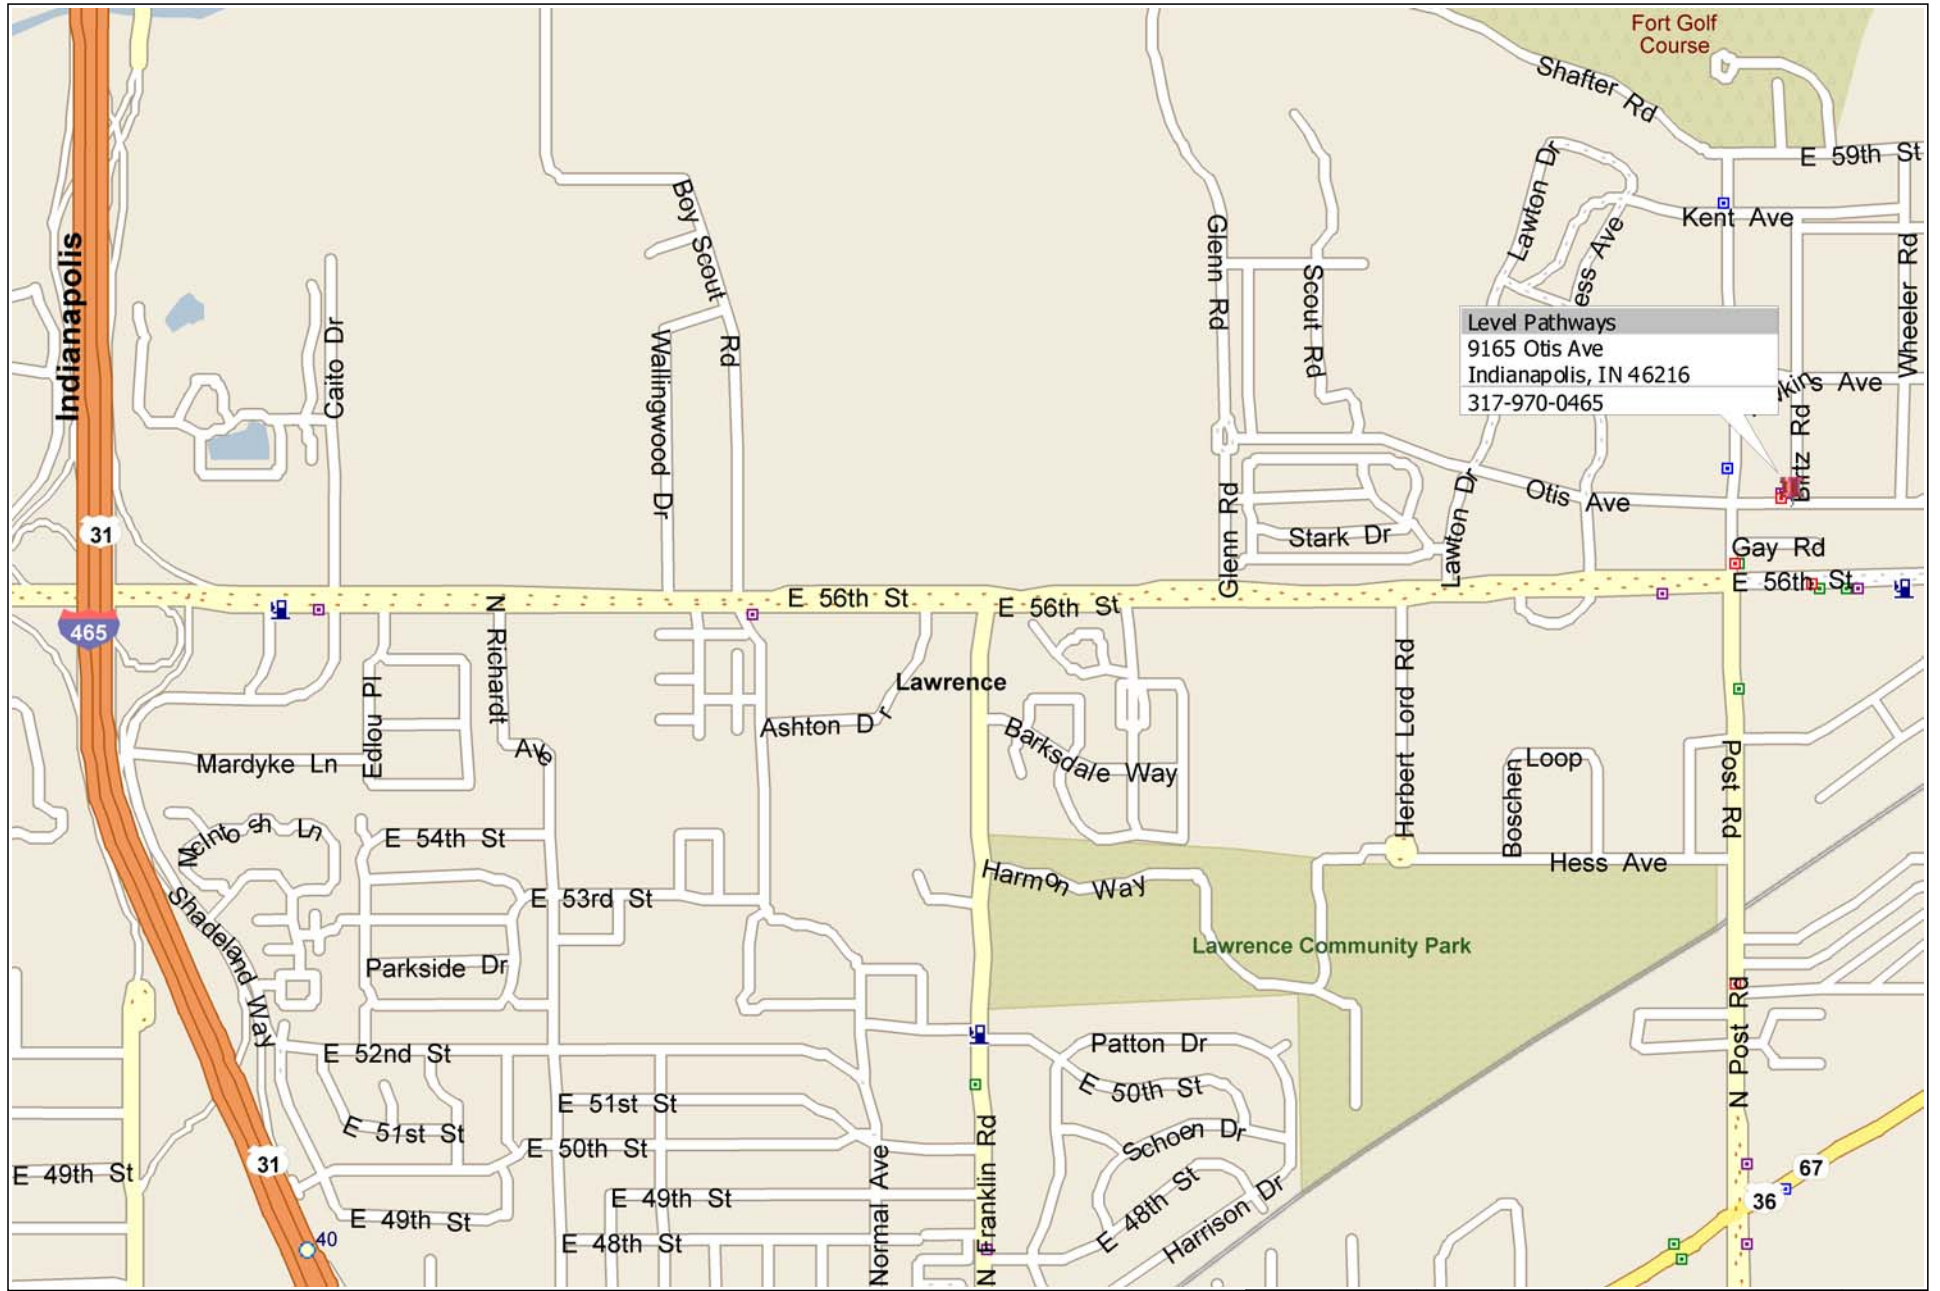

Level Pathways, 9165 Otis Avenue, Indianapolis, In 46216 --- 317-970-0465

Copyright © and (P) 1988–2009 Microsoft Corporation and/or its suppliers. All rights reserved. <http://www.microsoft.com/streets/>
Certain mapping and direction data © 2009 NAVTEQ. All rights reserved. The Data for areas of Canada includes information taken with permission from Canadian authorities, including: © Her Majesty the Queen in Right of Canada, © Queen's Printer for Ontario. NAVTEQ and NAVTEQ ON BOARD are trademarks of NAVTEQ. © 2009 Tele Atlas North America, Inc. All rights reserved. Tele Atlas and Tele Atlas North America are trademarks of Tele Atlas, Inc. © 2009 by Applied Geographic Systems. All rights reserved.